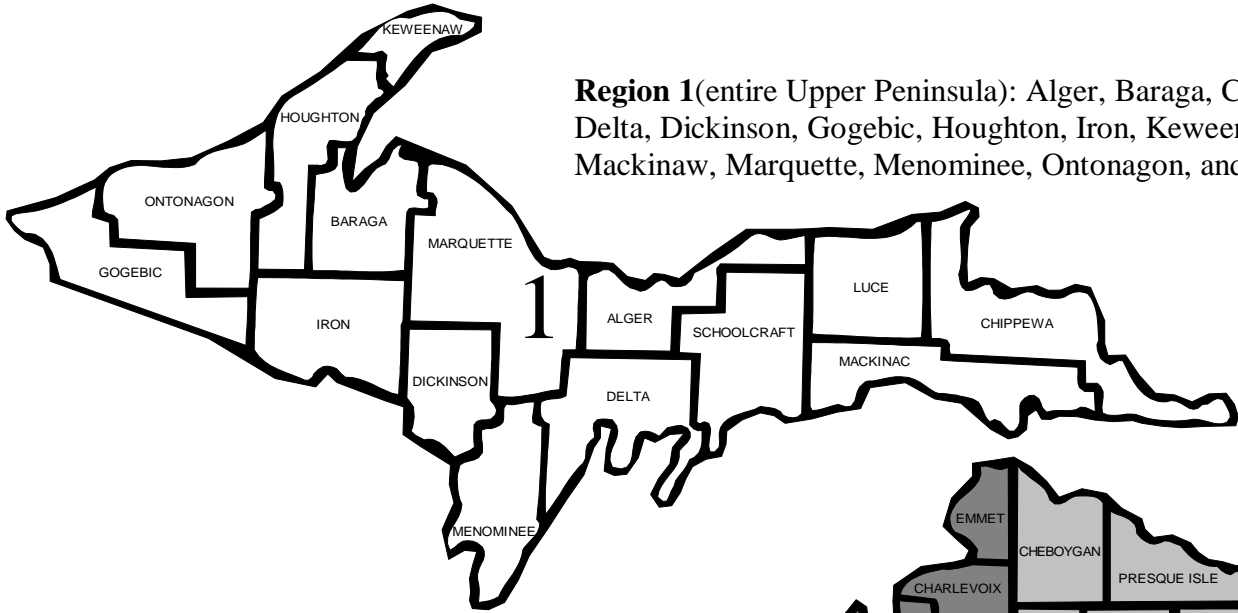

# Michigan Envirothon Regions

**Region 1**(entire Upper Peninsula): Alger, Baraga, Chippewa, Delta, Dickinson, Gogebic, Houghton, Iron, Keweenaw, Luce, Mackinac, Marquette, Menominee, Ontonagon, and Schoolcraft

**Region 2:** Antrim, Benzie, Charlevoix, Emmet, Grand Traverse, Kalkaska, Lake, Leelanau, Manistee, Mason, Mecosta, Missaukee, Newaygo, Osceola, and Wexford

**Region 3:** Alcona, Alpena, Arenac, Bay, Cheboygan, Clare, Crawford, Gladwin, Gratiot, Iosco, Isabella, Midland, Montmorency, Ogemaw, Oscoda, Otsego, Presque Isle, Roscommon, and Saginaw

**Region 4:** Allegan, Barry, Berrien, Branch, Calhoun, Cass, Clinton, Eaton, Ionia, Kalamazoo, Kent, Montcalm, Muskegon, Ottawa, St. Joseph, and Van Buren

**Region 5:** Genesee, Huron, Lapeer, Macomb, St. Clair, Sanilac, Shiawassee, and Tuscola

**Region 6:** Hillsdale, Ingham, Jackson, Lenawee, Livingston, Monroe, Oakland, Washtenaw and Wayne