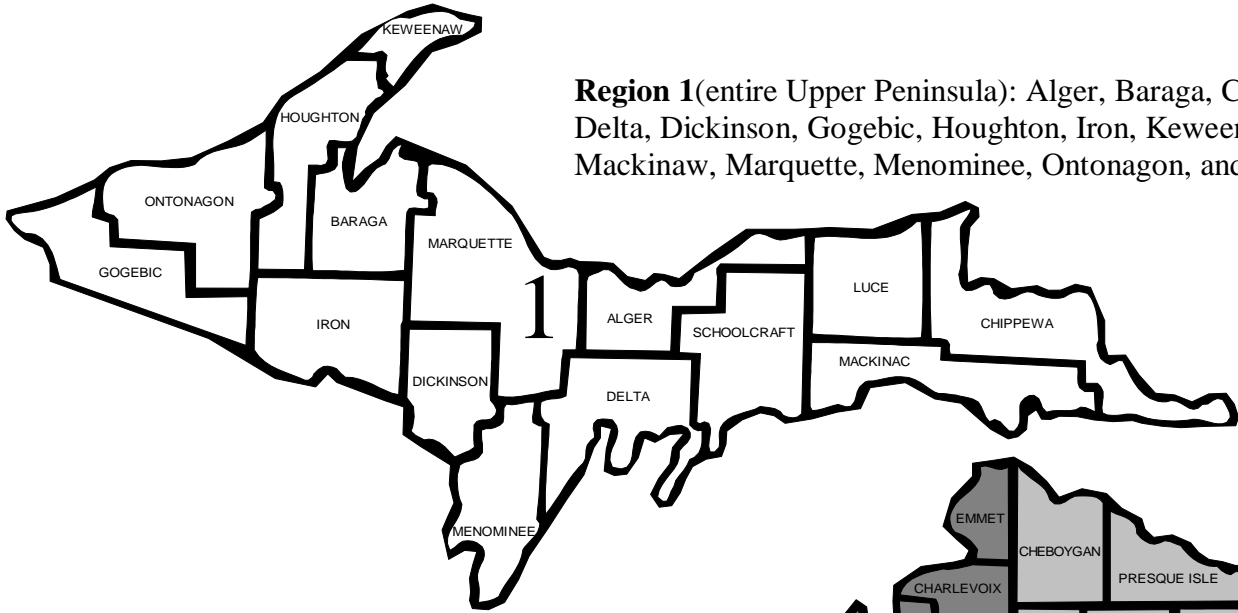

Michigan Envirothon Regions

Region 1(entire Upper Peninsula): Alger, Baraga, Chippewa, Delta, Dickinson, Gogebic, Houghton, Iron, Keweenaw, Luce, Mackinaw, Marquette, Menominee, Ontonagon, and Schoolcraft

Region 2: Antrim, Benzie, Charlevoix, Emmet, Grand Traverse, Kalkaska, Lake, Leelanau, Manistee, Mason, Mecosta, Missaukee, Newaygo, Osceola, and Wexford

Region 3: Alcona, Alpena, Arenac, Bay, Cheboygan, Clare, Crawford, Gladwin, Gratiot, Iosco, Isabella, Midland, Montmorency, Ogemaw, Oscoda, Otsego, Presque Isle, Roscommon, and Saginaw

Region 4: Allegan, Barry, Berrien, Branch, Calhoun, Cass, Clinton, Eaton, Ionia, Kalamazoo, Kent, Montcalm, Muskegon, Ottawa, St. Joseph, and Van Buren

Region 5: Genesee, Huron, Lapeer, Macomb, St. Clair, Sanilac, Shiawassee, and Tuscola

Region 6: Hillsdale, Ingham, Jackson, Lenawee, Livingston, Monroe, Oakland, Washtenaw and Wayne